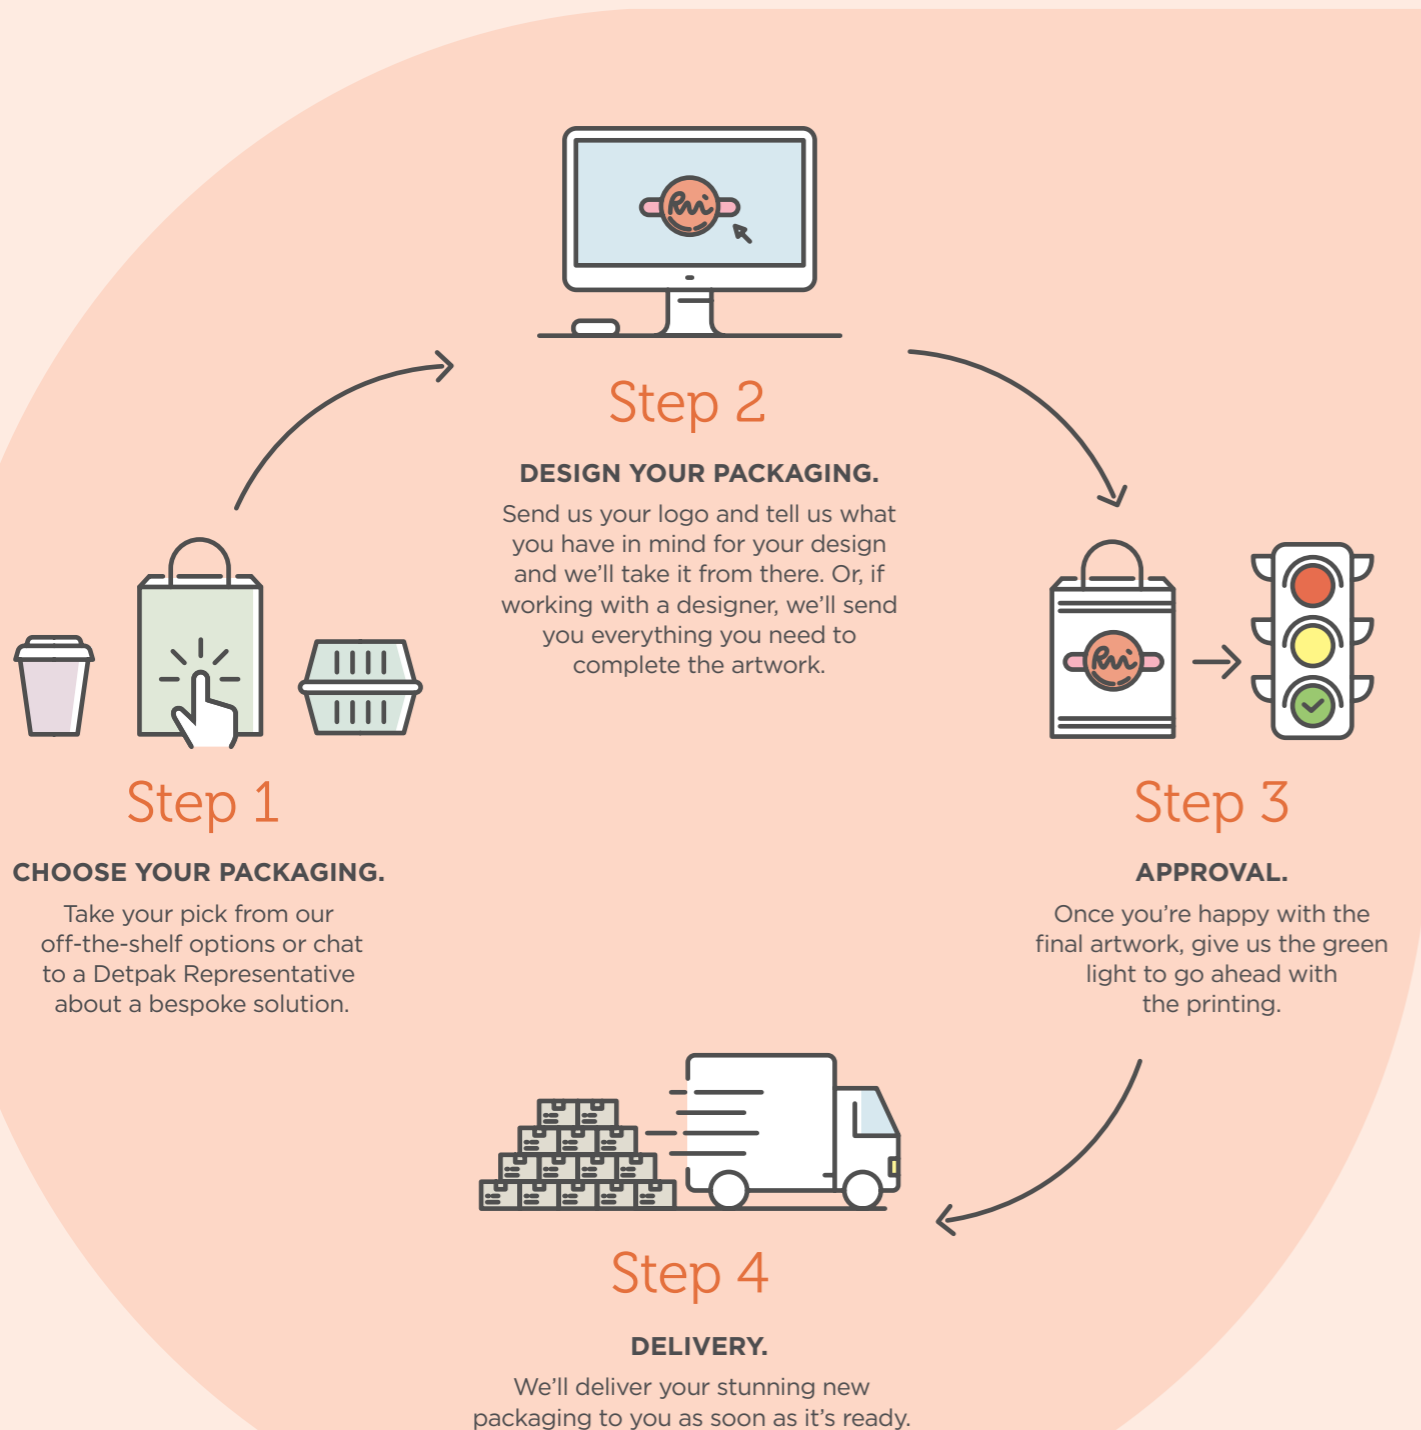

50

Understanding our Packaging Terms

53

Elevate Your Brand

CUSTOMISE WITH DETPAK

Packaging isn't just a means to hold and transport food products, it's a way to elevate your brands' visibility and enhance your customers' experience. There is no limit to the imagination when it comes to customising your packaging items, with Detpak's comprehensive range of over 1,000 paper, board and fibre packaging solutions customisable to help elevate your brand. From Cups & Cup Accessories, to Cartons, Bags, Napkins, Trays, and Wraps; the biggest brands around the world trust us with their branded packaging solutions.